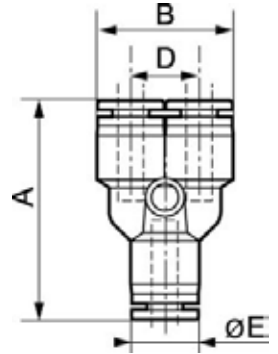

## CONEX PUSH-TO CONNECT FITTINGS BAGS

Equal Y piece - RPY ET

Min/max operating pressure

0 / 145 psi

Temperature min/max

32 / 140 °F

Part number	Net weight (Kg)
RPY ET3131P	0
RPY ET4141P	0
RPY ET5151P	0
RPY ET3838P	0